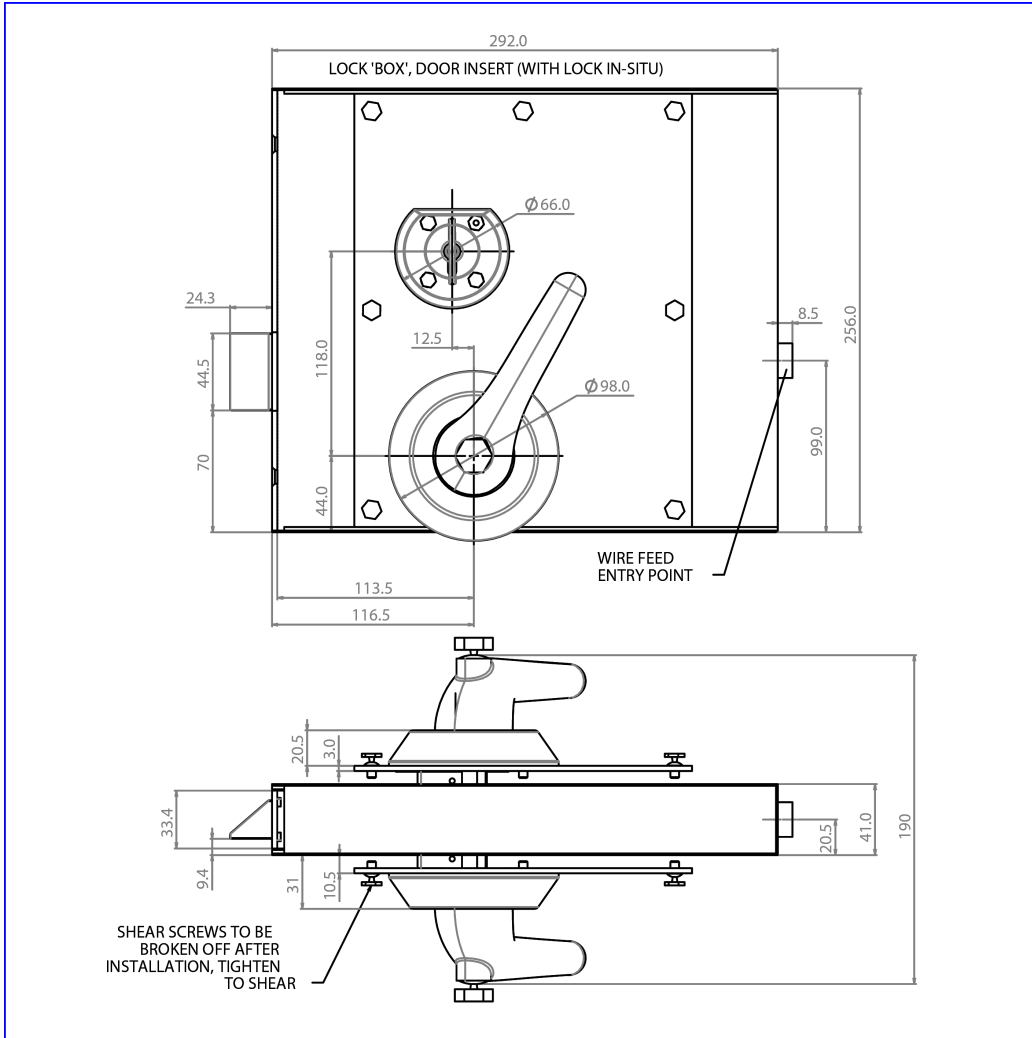

Pickersgill-Kaye Ltd

Electro-mechanical Custodial Lock

L8774-400 / L8775-400 (opposite hand)

Detailed interface drawings of the lock available on request

Wte

White Technology and Engineering Ltd

A MEMBER OF